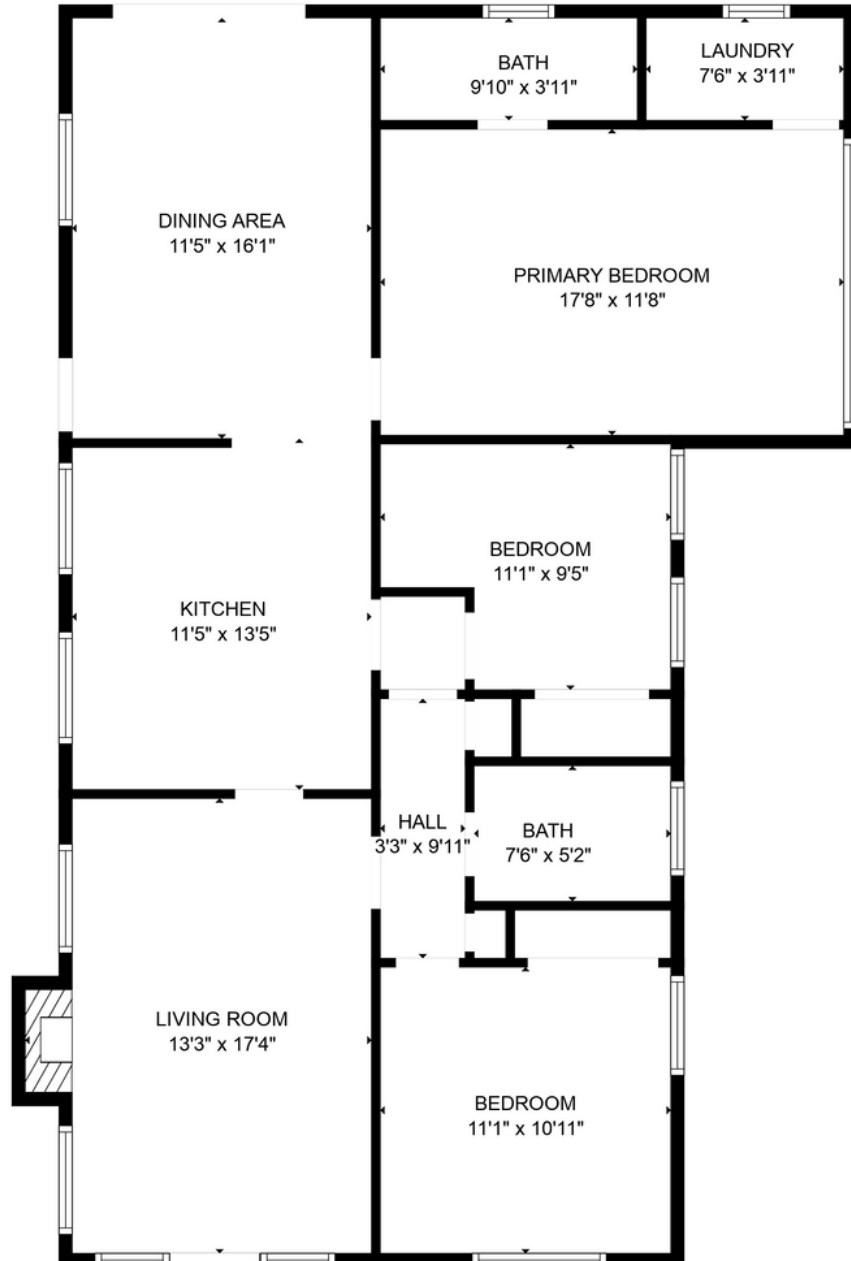

11584MISSOURI.COM

11584 MISSOURI AVENUE LOS ANGELES, CA 90025

3 BD | 2 BA | 1,264 SQ FT | 5,170 LOT | \$1,295,000

Floor plan rendering created by CubiCasa. While approximate and fairly exact, it is the responsibility of the buyer to verify the property's measurements and square footage independently.