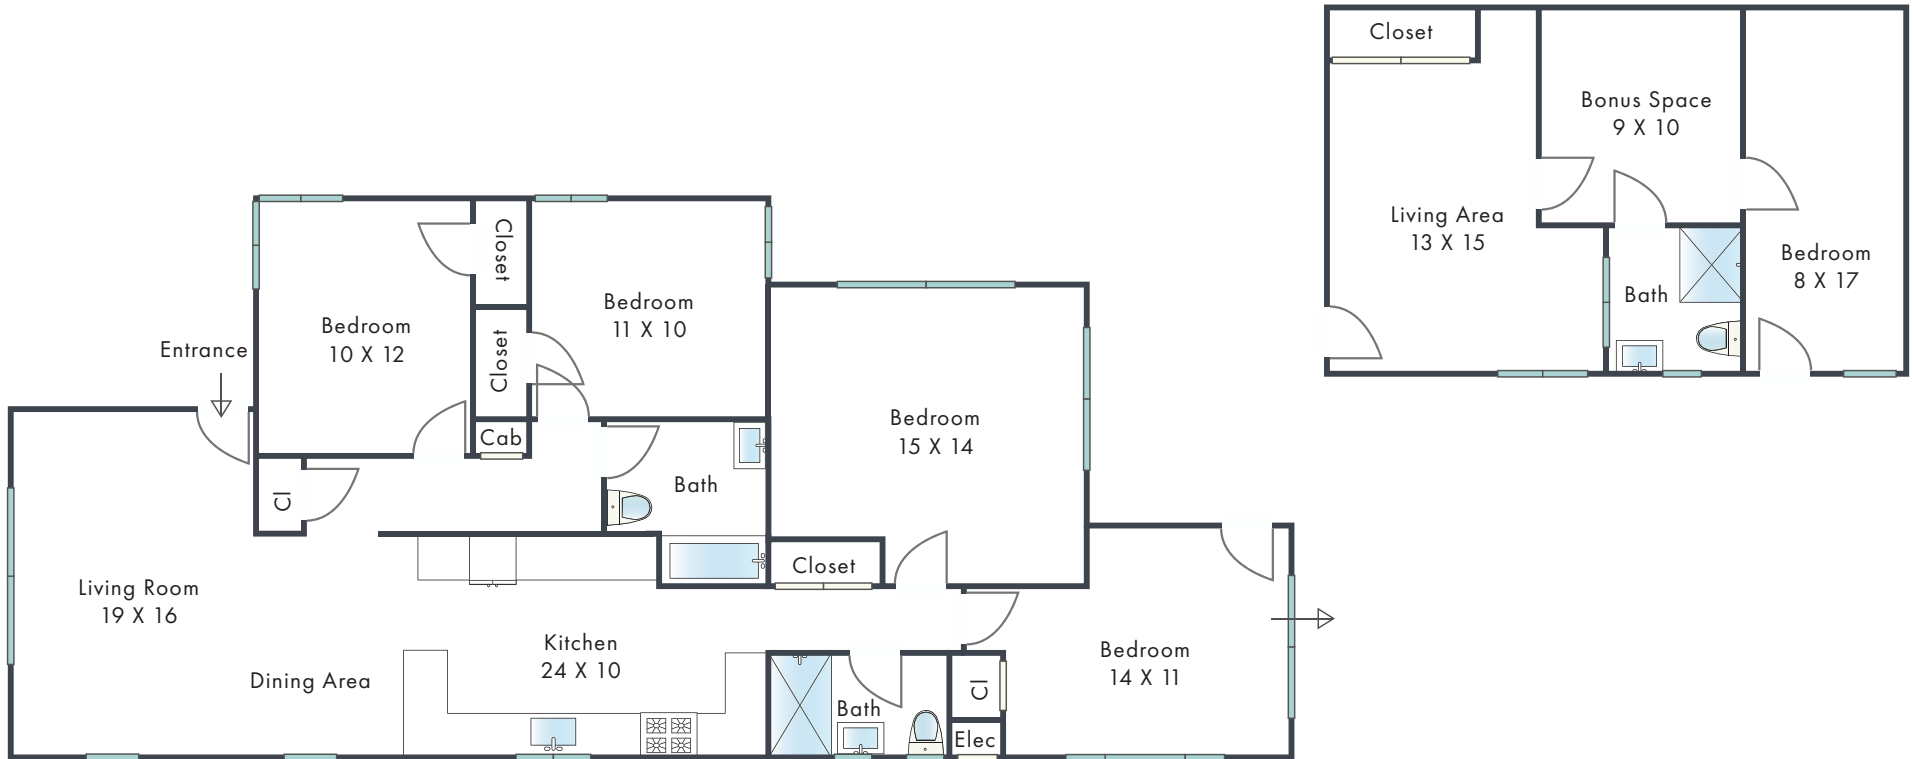

# 4263 LYCEUM AVENUE

LOS ANGELES, CALIFORNIA 90066

\*All sizes are estimates. While deemed reliable, all buyers should verify square footage.

[www.floorplandrawings.com](http://www.floorplandrawings.com) (443) 621-3024