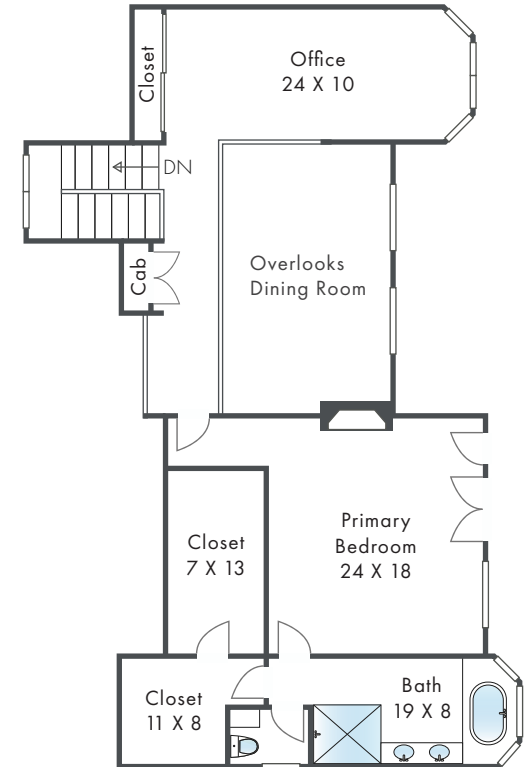

11060 WEST SUNSET BOULEVARD

LOS ANGELES, CALIFORNIA 90049

Lower Level

Main Level

Upper Level

*All sizes are estimates. While deemed reliable, all buyers should verify square footage.

www.floorplandrawings.com (443) 621-3024