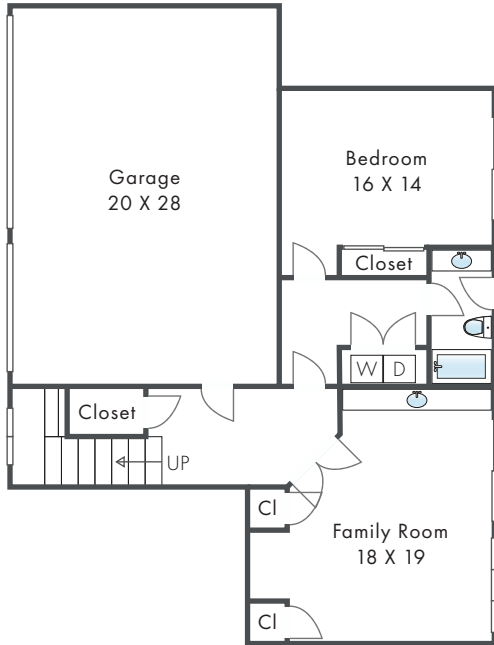

11060 WEST SUNSET BOULEVARD

LOS ANGELES, CALIFORNIA 90049

Lower Level

Main Level

Upper Level

*All sizes are estimates. While deemed reliable, all buyers should verify square footage.

www.floorplandrawings.com (443) 621-3024