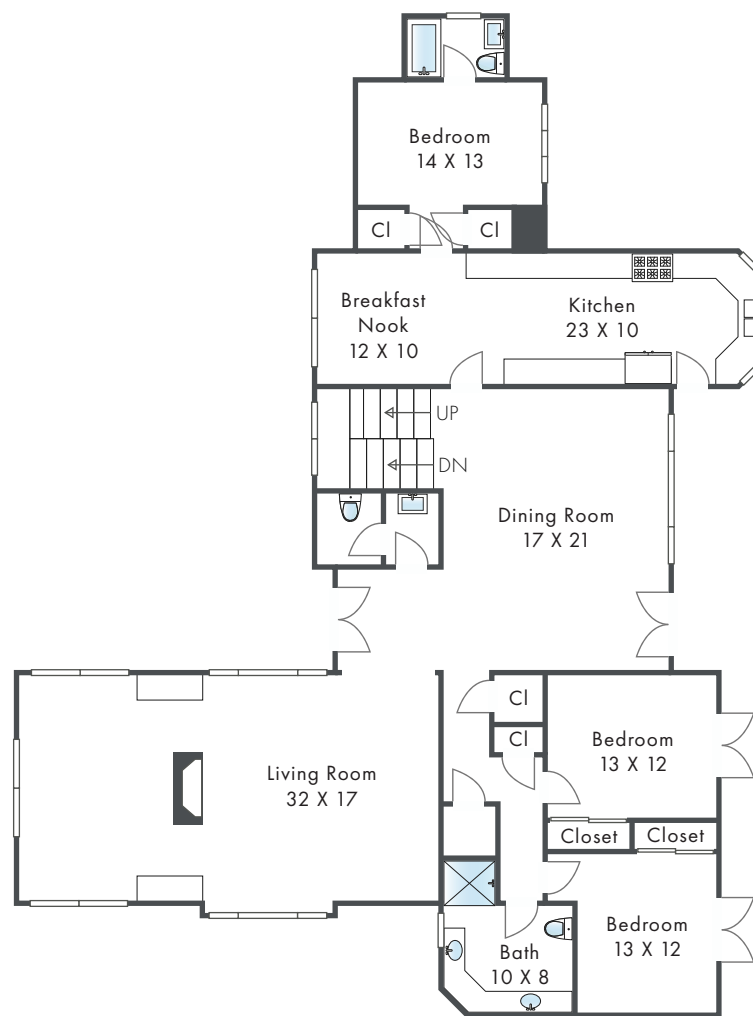

11060 WEST SUNSET BOULEVARD

LOS ANGELES, CALIFORNIA 90049

Lower Level

Main Level

Upper Level

*All sizes are estimates. While deemed reliable, all buyers should verify square footage.

www.floorplandrawings.com (443) 621-3024