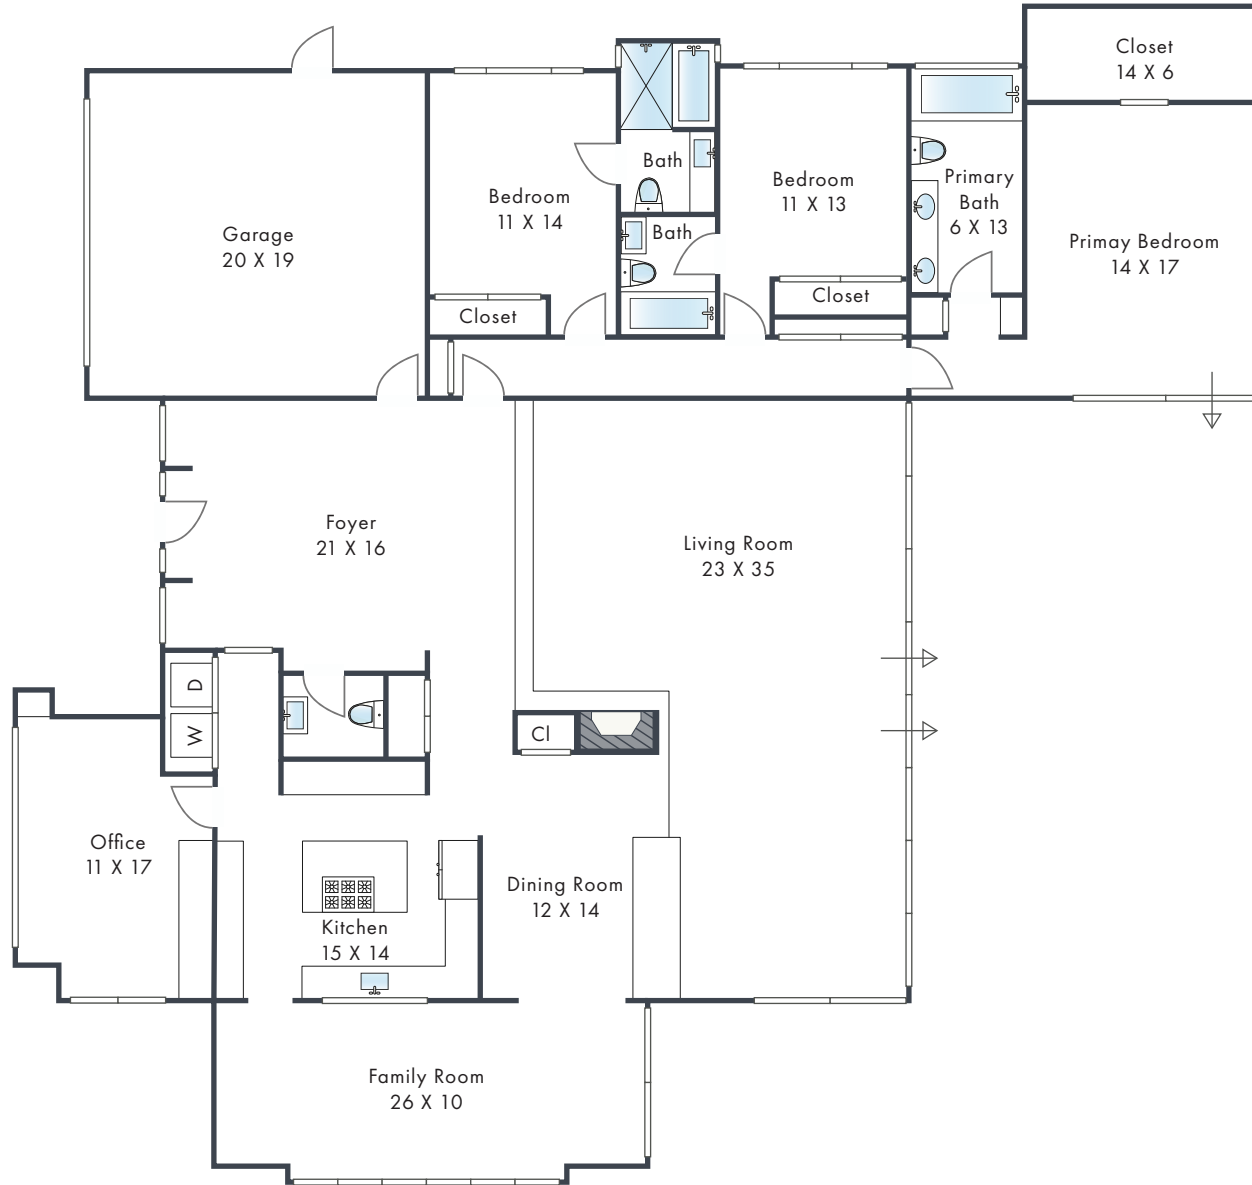

1172 LACHMAN LANE

PACIFIC PALISADES, CALIFORNIA 90272

*All sizes are estimates . While deemed reliable, all buyers should verify square footage.

www.floorplandrawings.com (443) 621-3024

PRESENTED BY The Noël Team
PH (310) 994-8721 E sherri@sherrinoel.com