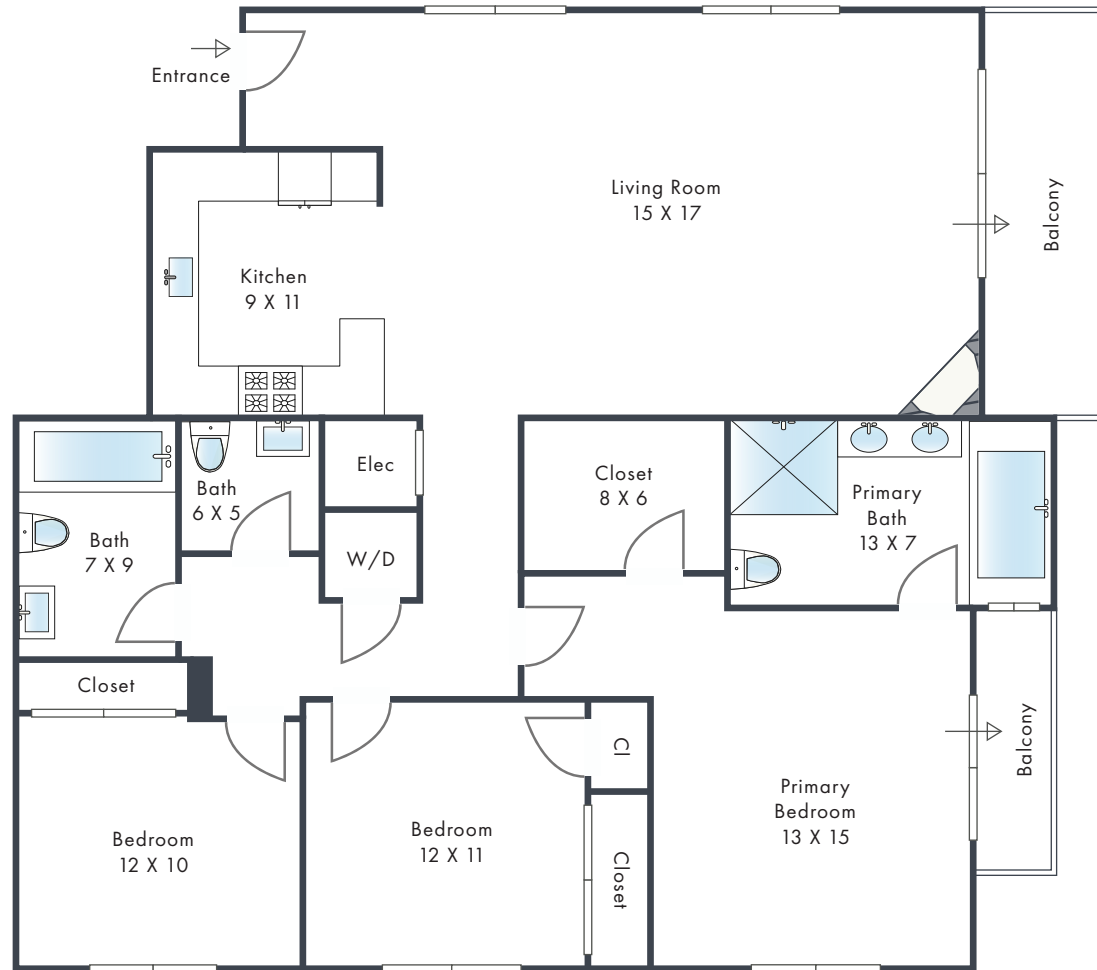

11831 AVON WAY #302

LOS ANGELES, CALIFORNIA 90066

*All sizes are estimates . While deemed reliable, all buyers should verify square footage.

www.floorplandrawings.com (443) 621-3024

PRESENTED BY The Noël Team
PH (310) 994-8721 E sherri@sherrinoel.com