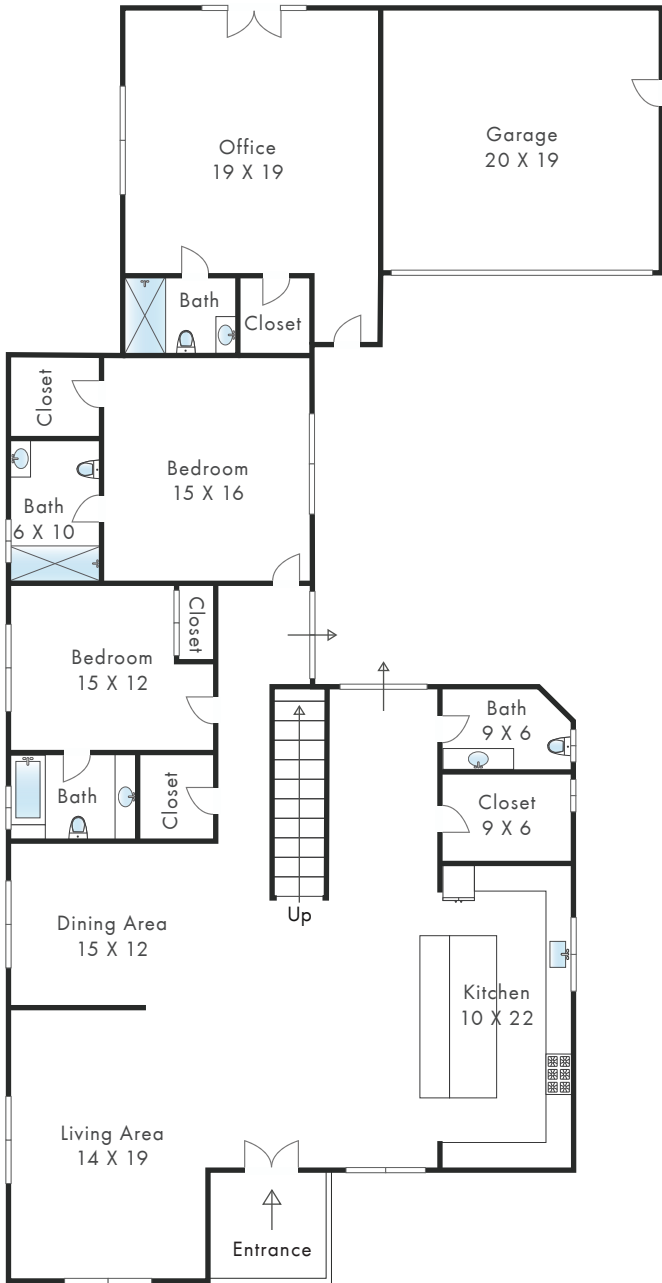

2334 33rd St.

Santa Monica, CA 90405

Main Level

Upper Level