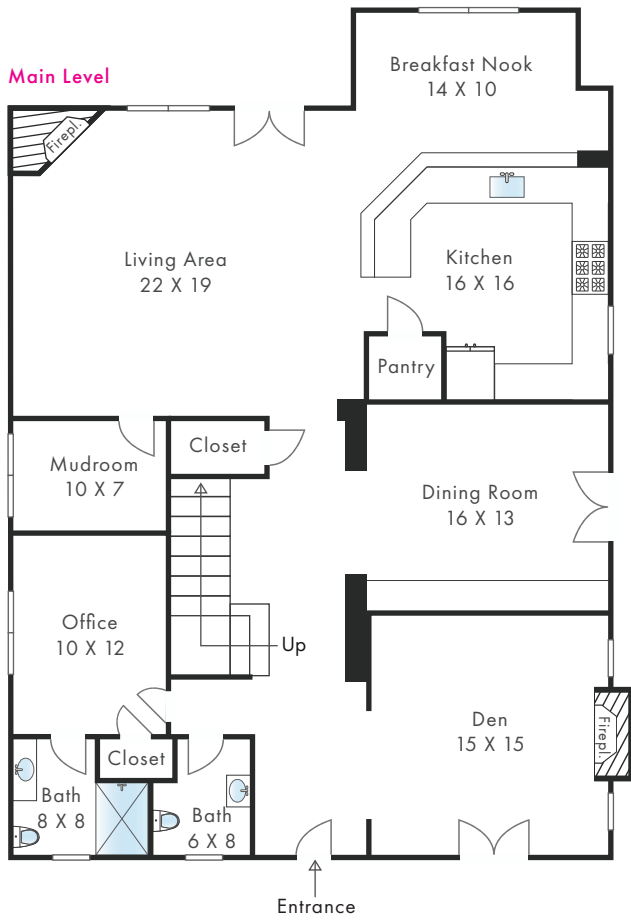

# 11801 Stanwood Dr.

Los Angeles, CA 90066

\*All sizes are estimates. Information deemed reliable but not guaranteed.

www.floorplandrawings.com (443) 621-3024

PRESENTED BY The Noël Team  
PH (310) 994-8721 E sherri@sherrinoel.com