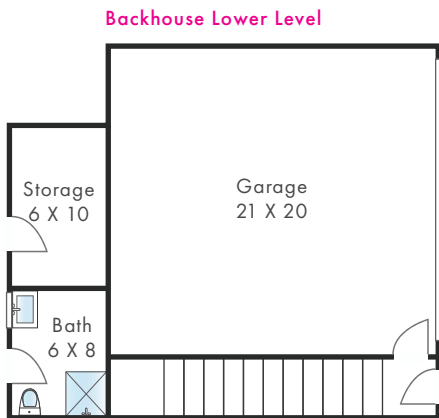

# 11801 Stanwood Dr.

Los Angeles, CA 90066

\*All sizes are estimates. Information deemed reliable but not guaranteed.

www.floorplandrawings.com (443) 621-3024

PRESENTED BY The Noël Team  
PH (310) 994-8721 E sherri@sherrinoel.com