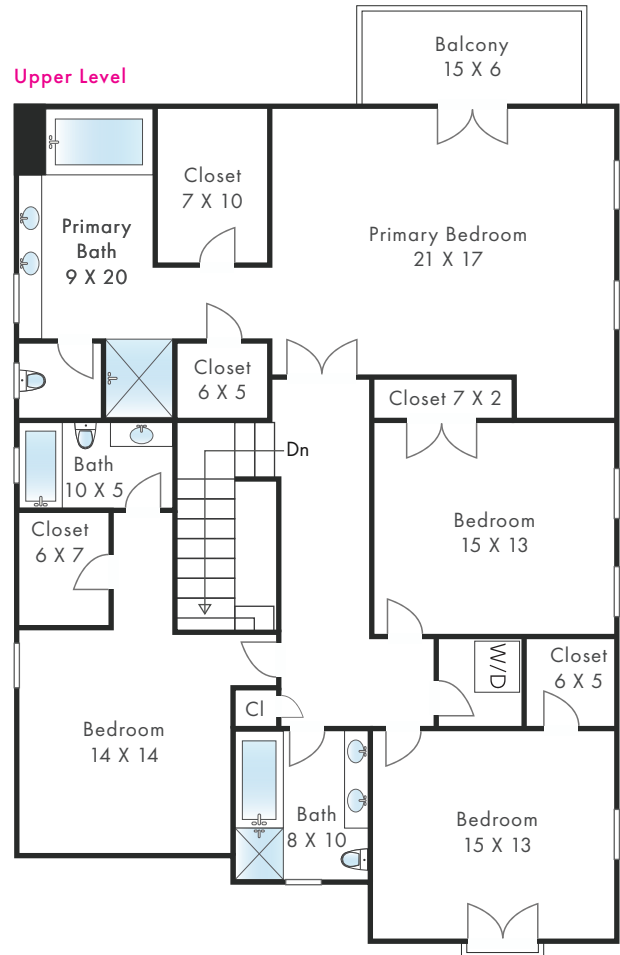

# 11801 Stanwood Dr.

Los Angeles, CA 90066

\*All sizes are estimates. Information deemed reliable but not guaranteed.

www.floorplandrawings.com (443) 621-3024

PRESENTED BY The Noël Team  
PH (310) 994-8721 E sherri@sherrinoel.com