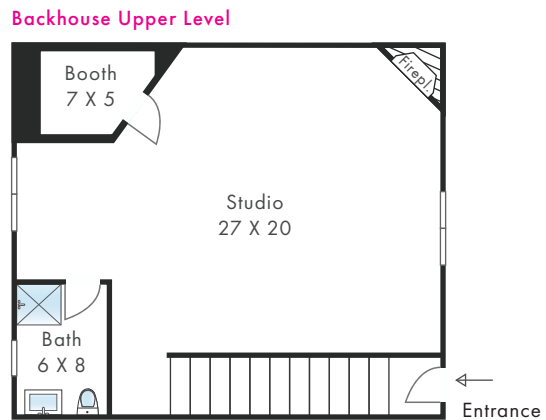

# 11801 Stanwood Dr.

Los Angeles, CA 90066

\*All sizes are estimates. Information deemed reliable but not guaranteed.

www.floorplandrawings.com (443) 621-3024

PRESENTED BY The Noël Team  
PH (310) 994-8721 E sherri@sherrinoel.com