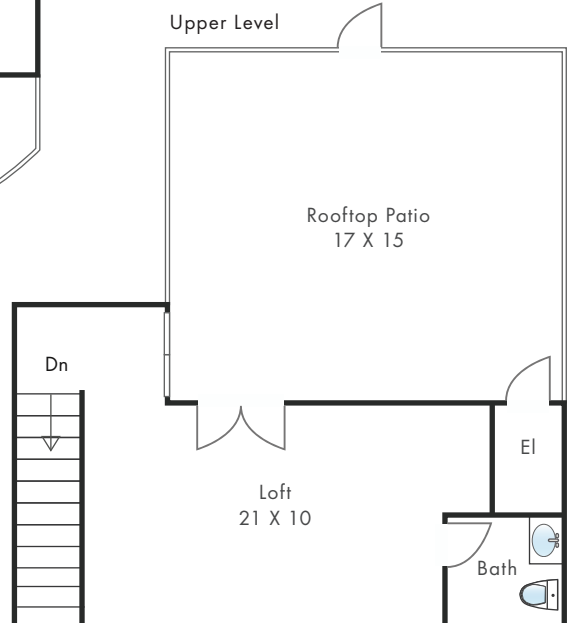

1406 Camden Ave

Los Angeles, CA 90025

Main Level

Upper Level

*All sizes are estimates. Information deemed reliable but not guaranteed.

www.floorplandrawings.com (443) 621-3024

PRESENTED BY The Noël Team
PH (310) 994-8721 E sherri@sherrinoel.com