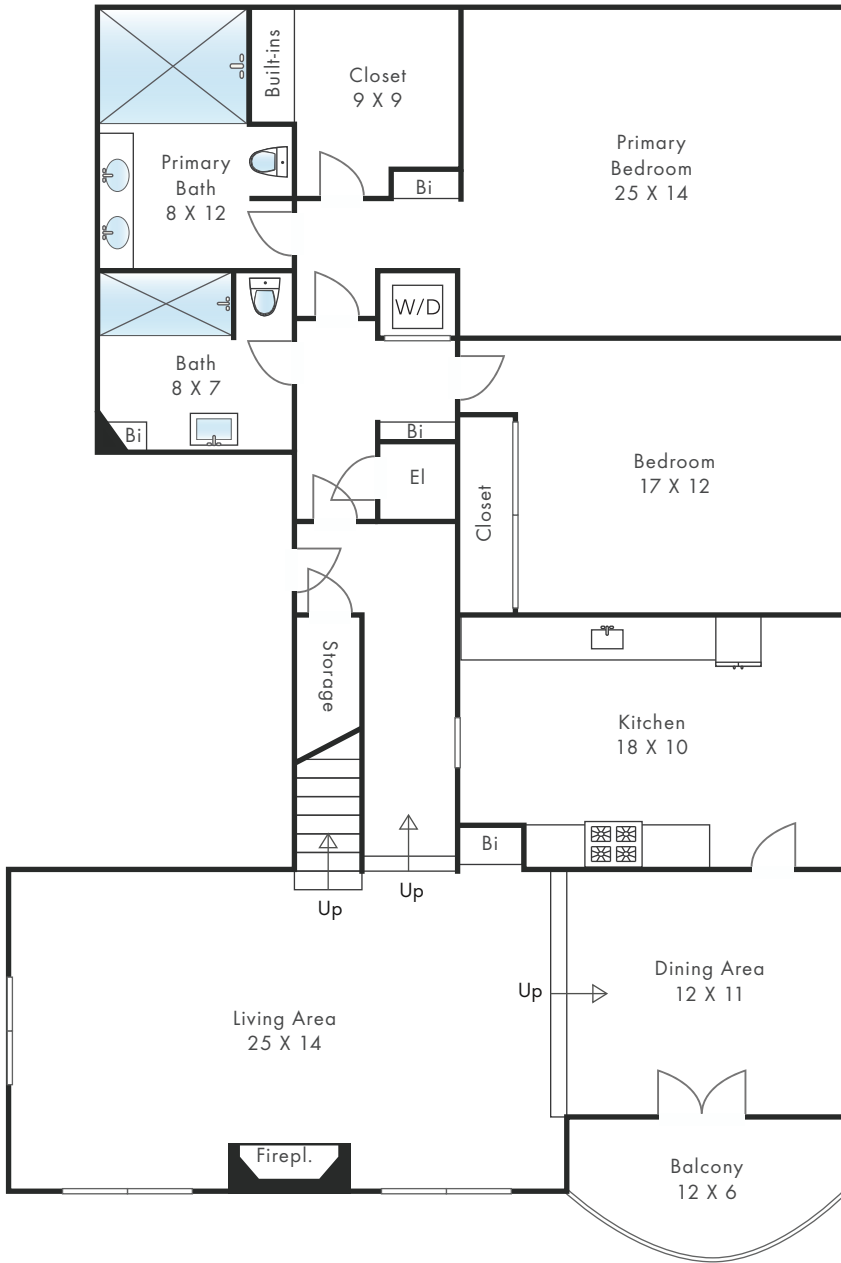

1406 Camden Ave

Los Angeles, CA 90025

Main Level

Upper Level

*All sizes are estimates. Information deemed reliable but not guaranteed.

www.floorplandrawings.com (443) 621-3024

PRESENTED BY The Noël Team
PH (310) 994-8721 E sherri@sherrinoel.com